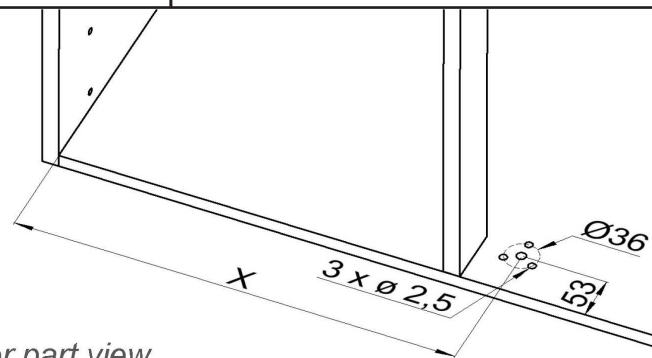

PACKAGE CONTAINS

A: 1 pc B: 1 pc C: 1 pc D: 2 pcs

E: 2 pcs F: 1 pc G: 2 pcs

		Dimensions			
		A	B	C	X
Doors width	450	900	411 - 418	max 450	476
	500	1000	461 - 468	max 500	526

Lower part view
(cabinet base)

Upper part view