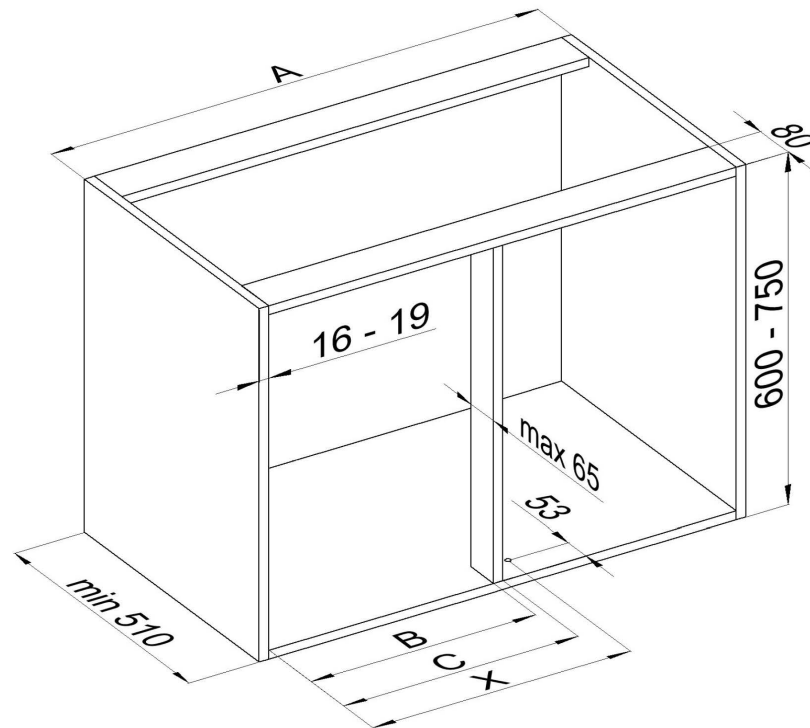

PACKAGE CONTAINS

A: 1 pc B: 1 pc C: 1 pc D: 2 pcs

E: 2 pcs F: 1 pc G: 2 pcs

		Dimensions			
		A	B	C	X
Doors width	450	900	411 - 418	max 450	476
	500	1000	461 - 468	max 500	526

Lower part view
(cabinet base)

Upper part view